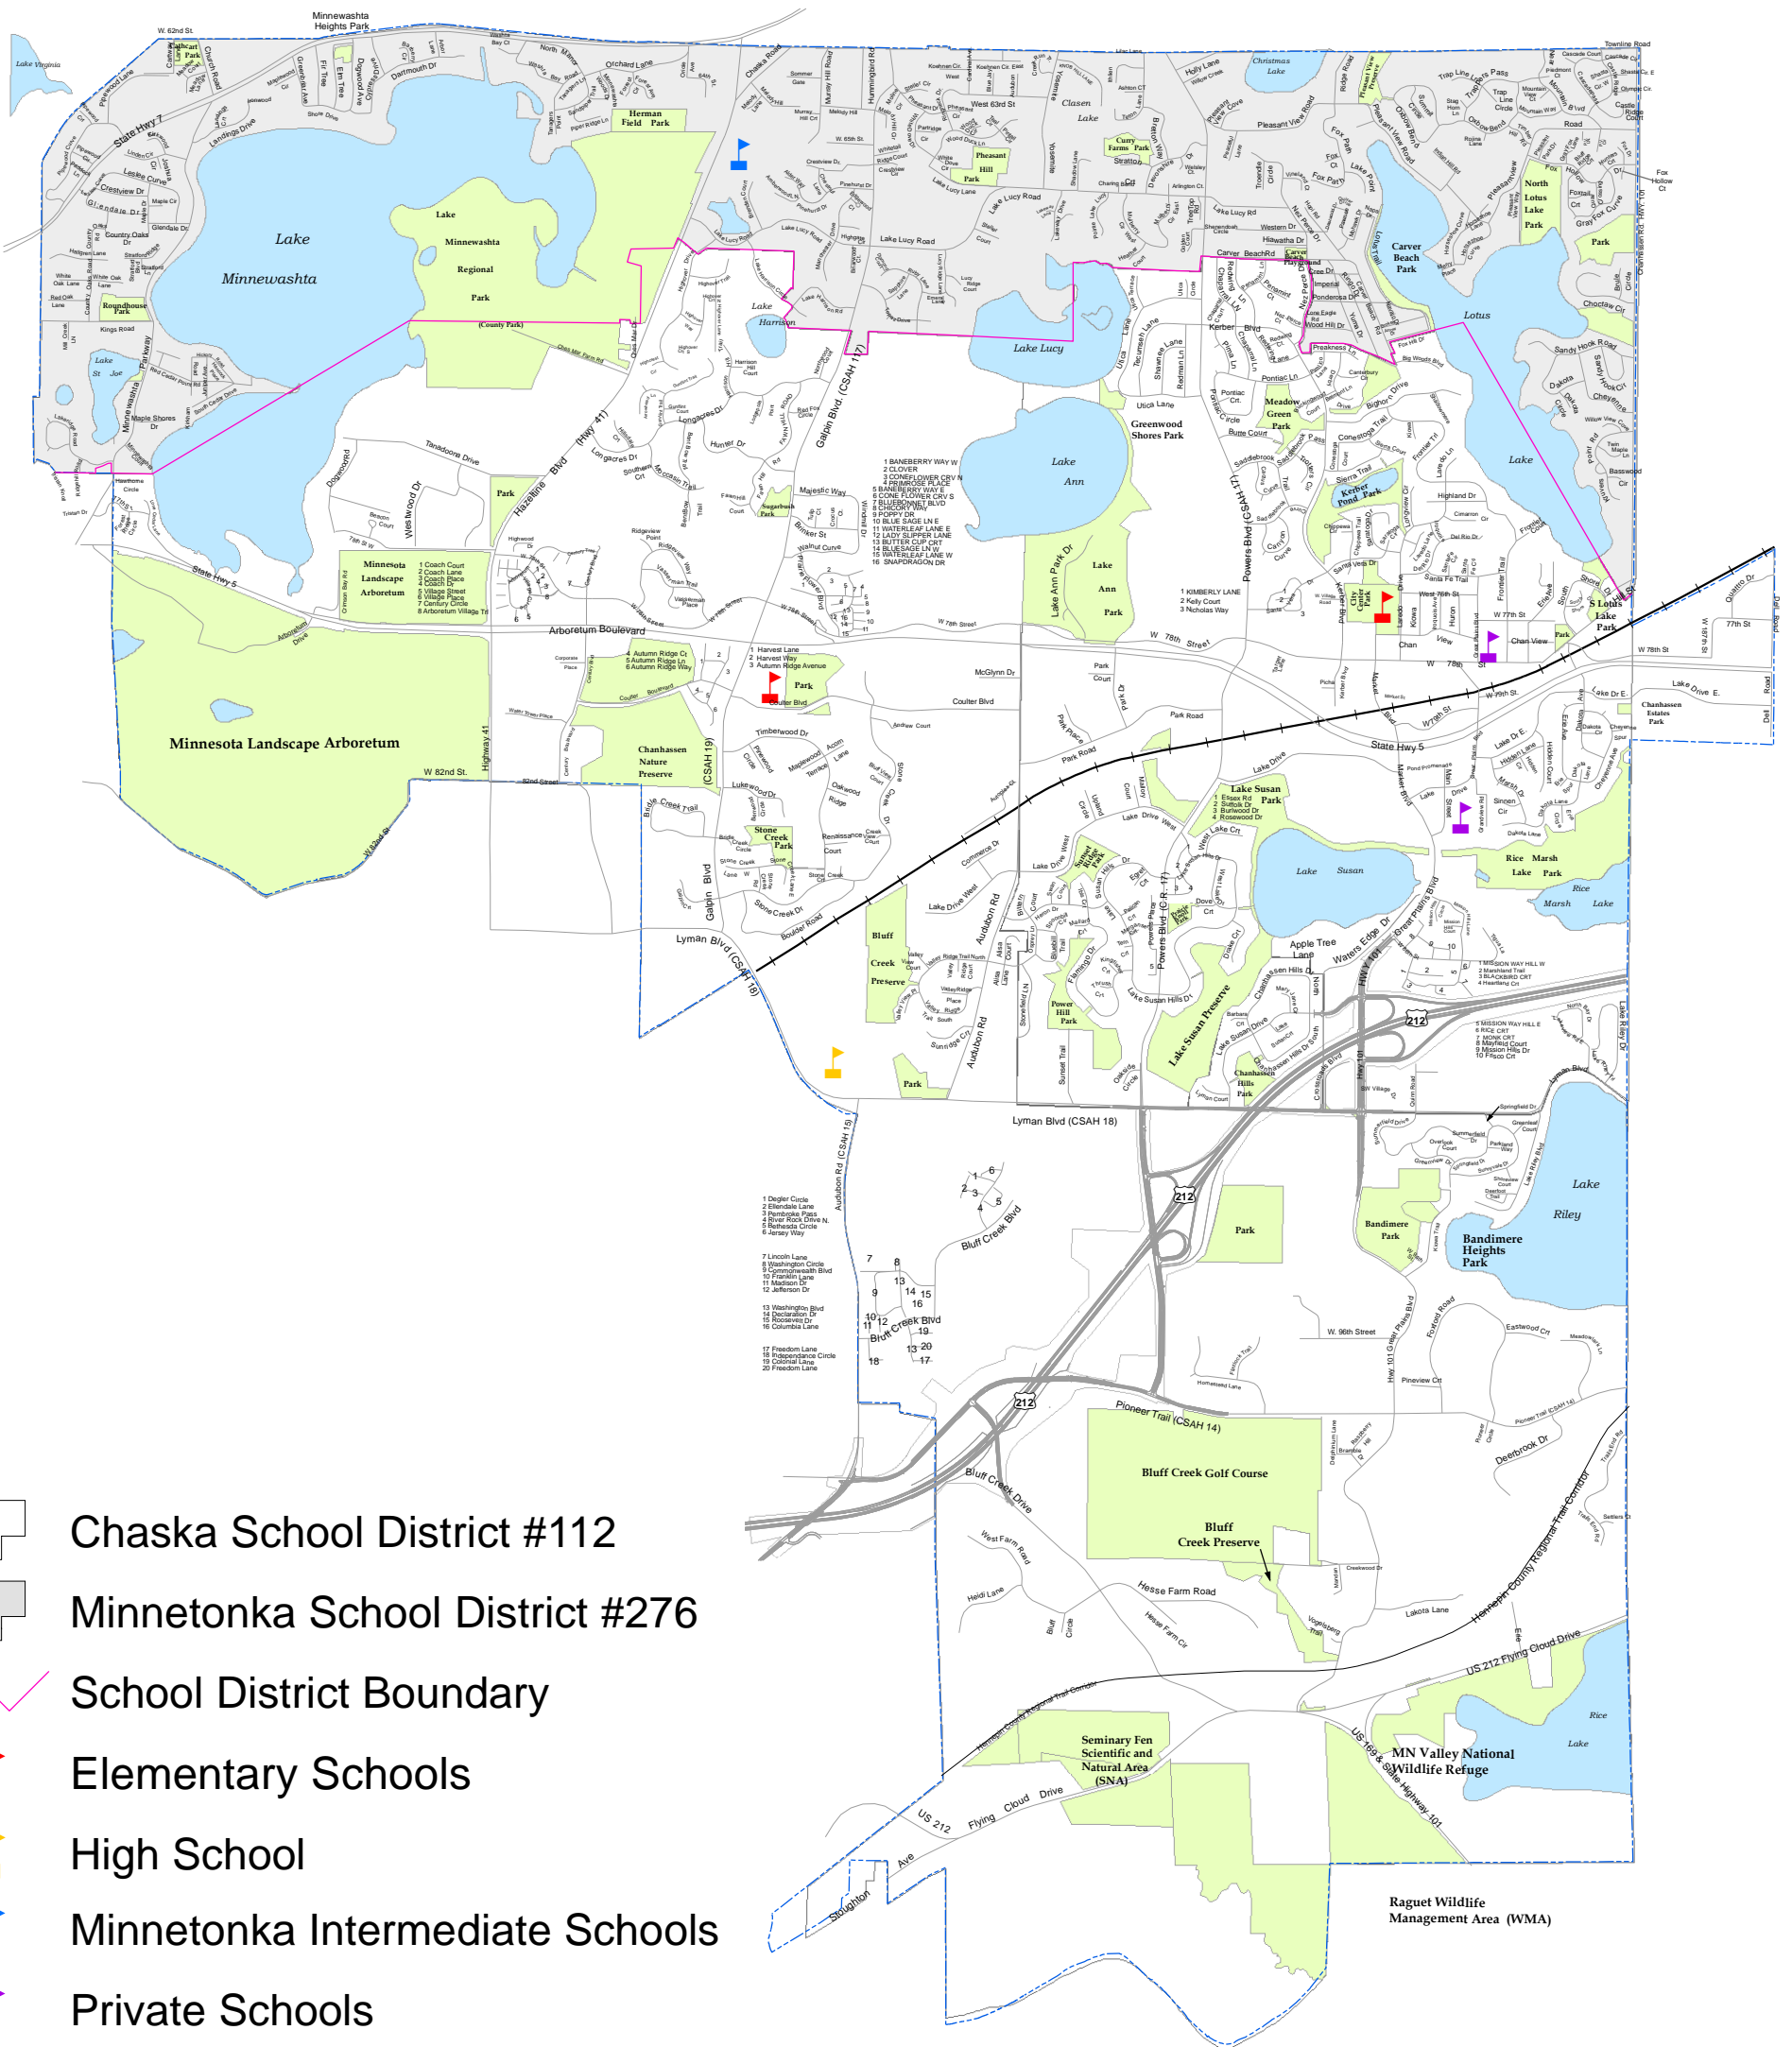

City of Chanhassen School District Map

-  Chaska School District #112
-  Minnetonka School District #276
-  School District Boundary
-  Elementary Schools
-  High School
-  Minnetonka Intermediate Schools
-  Private Schools