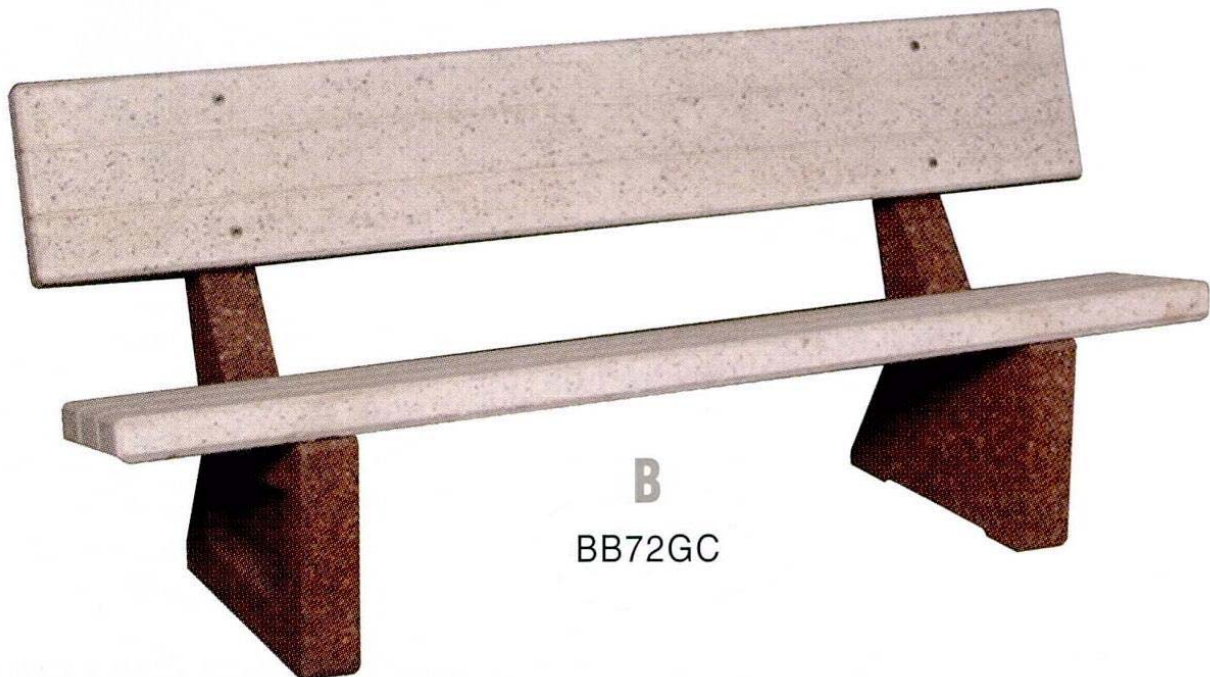

B BB72GC
HEAVY-DUTY BENCHES

The GC line of benches is designed to withstand the abuse often present in public areas while maintaining an eye-catching appearance. Decorative grooves in the white mini etch seat and back convey the effect of heavy wood beams while the solid exposed aggregate legs have a sculptured look. These are also available with a polished seat and back. These benches are a popular choice along walking paths and in parks and other recreational areas.

B

BB72GC