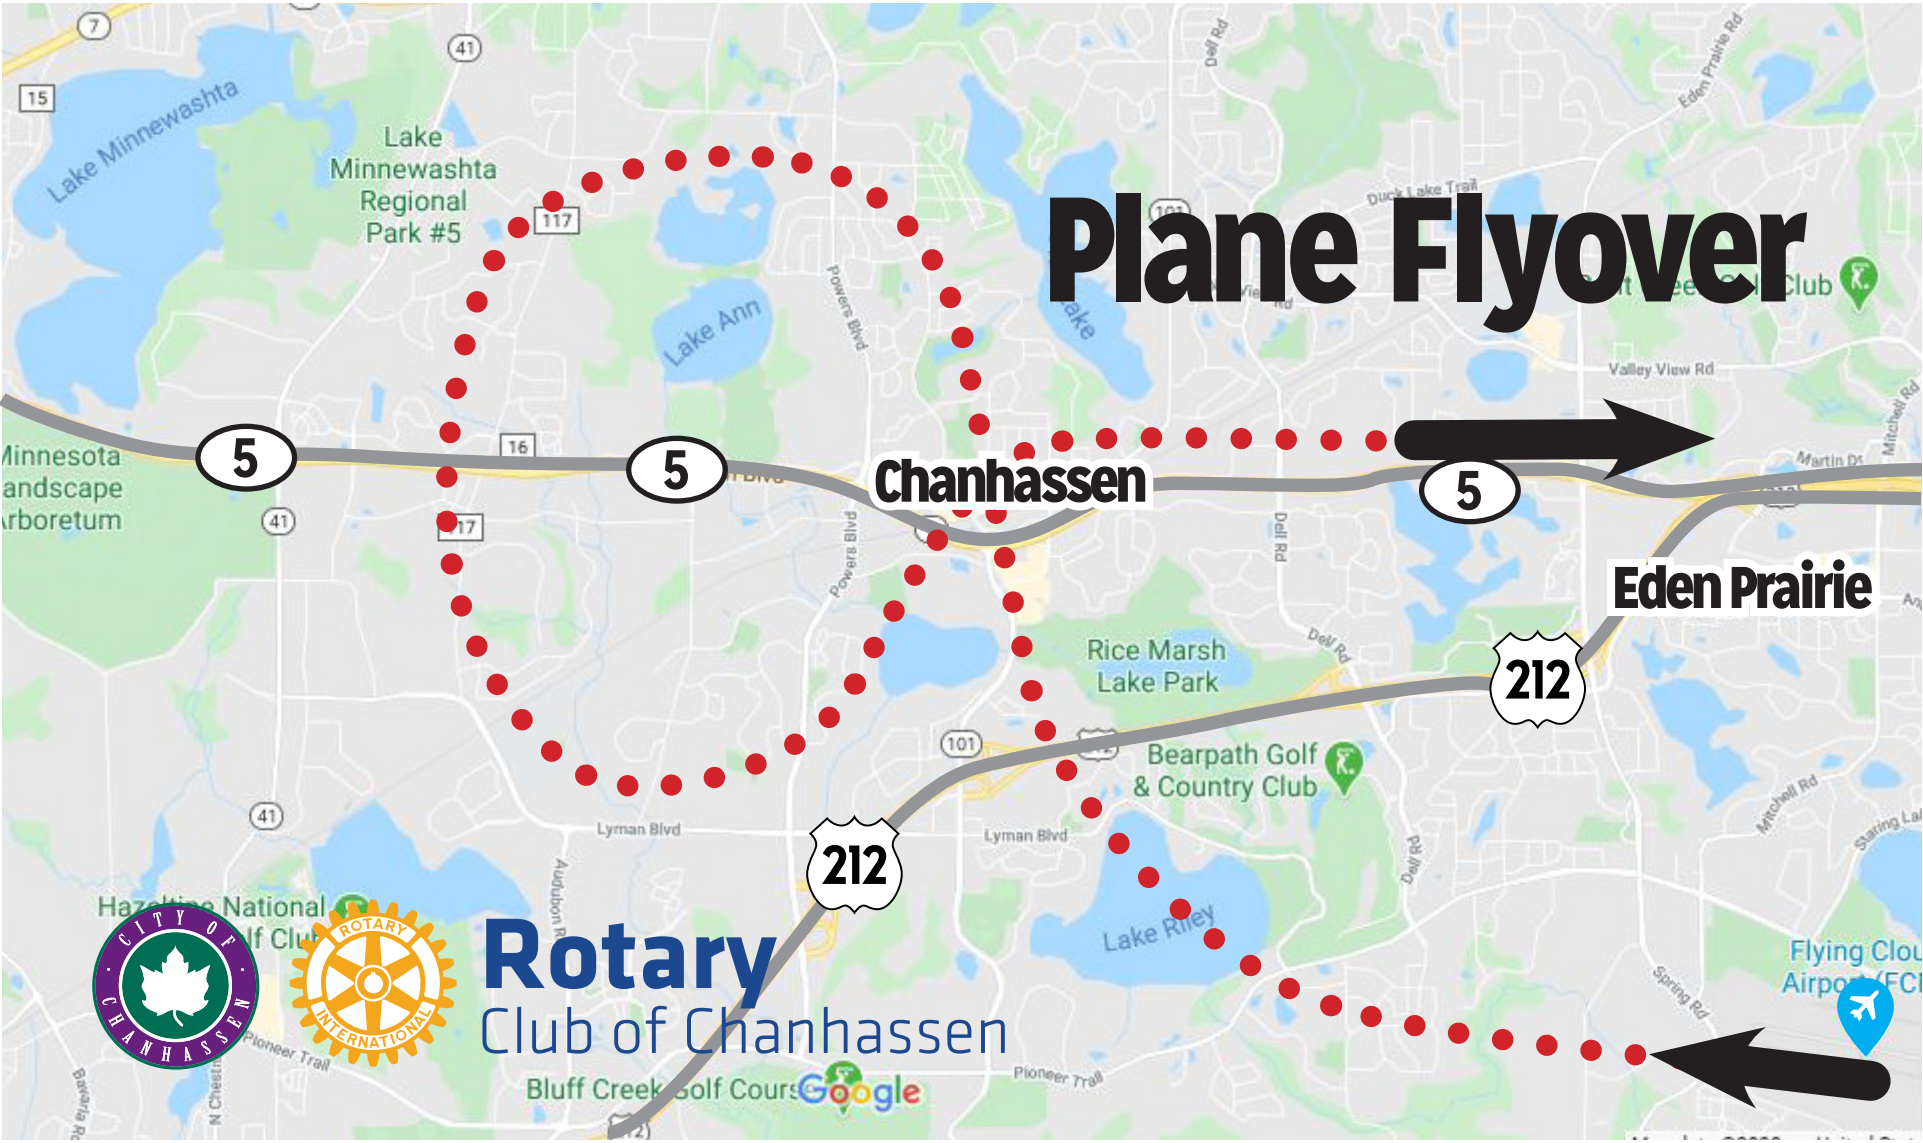

# Plane Flyover

Chanhassen

Eden Prairie

**Rotary**  
Club of Chanhassen

212

212

5

5